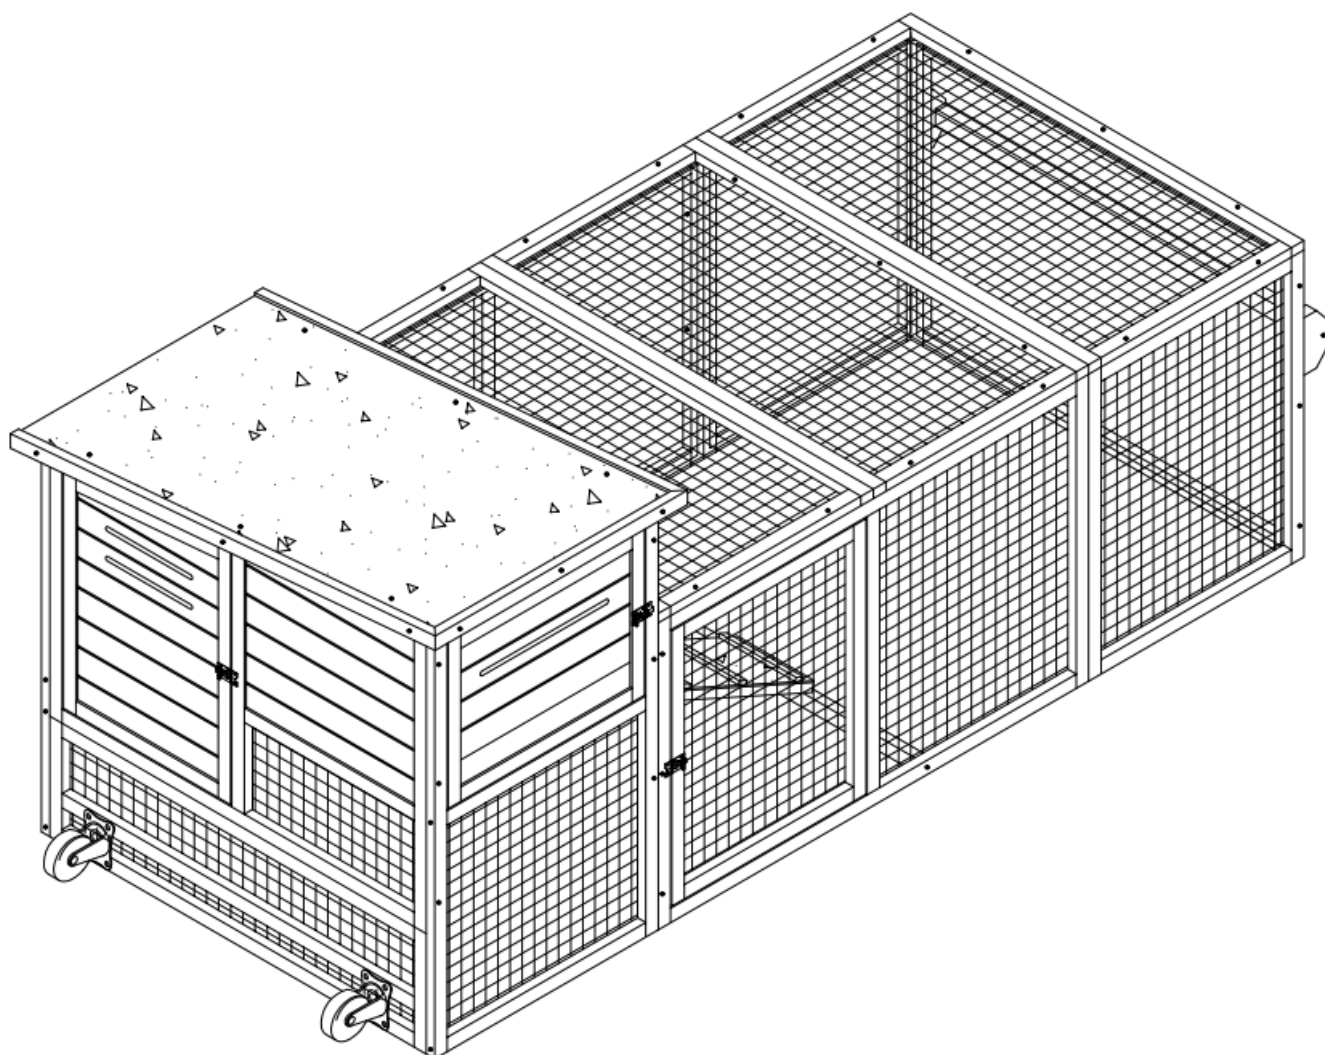

Model: KRC3-84

Mobile Pet Coop With Run

Gallinero móvil con corral
Poulailler mobile avec enclos

ASSEMBLY INSTRUCTION
INSTRUCCIONES DE MONTAJE
INSTRUCTIONS DE MONTAGE

P1	 3.5×60mm	4pcs+1spare	P2	 3.5×50mm	22pcs+1spare
P3	 3.5×40mm	49pcs+1spare	P4	 3.5×35mm	6pcs+1spare
P5	 3×14mm	4pcs+1spare	P6	 6×30mm	8pcs
P7		2pcs			